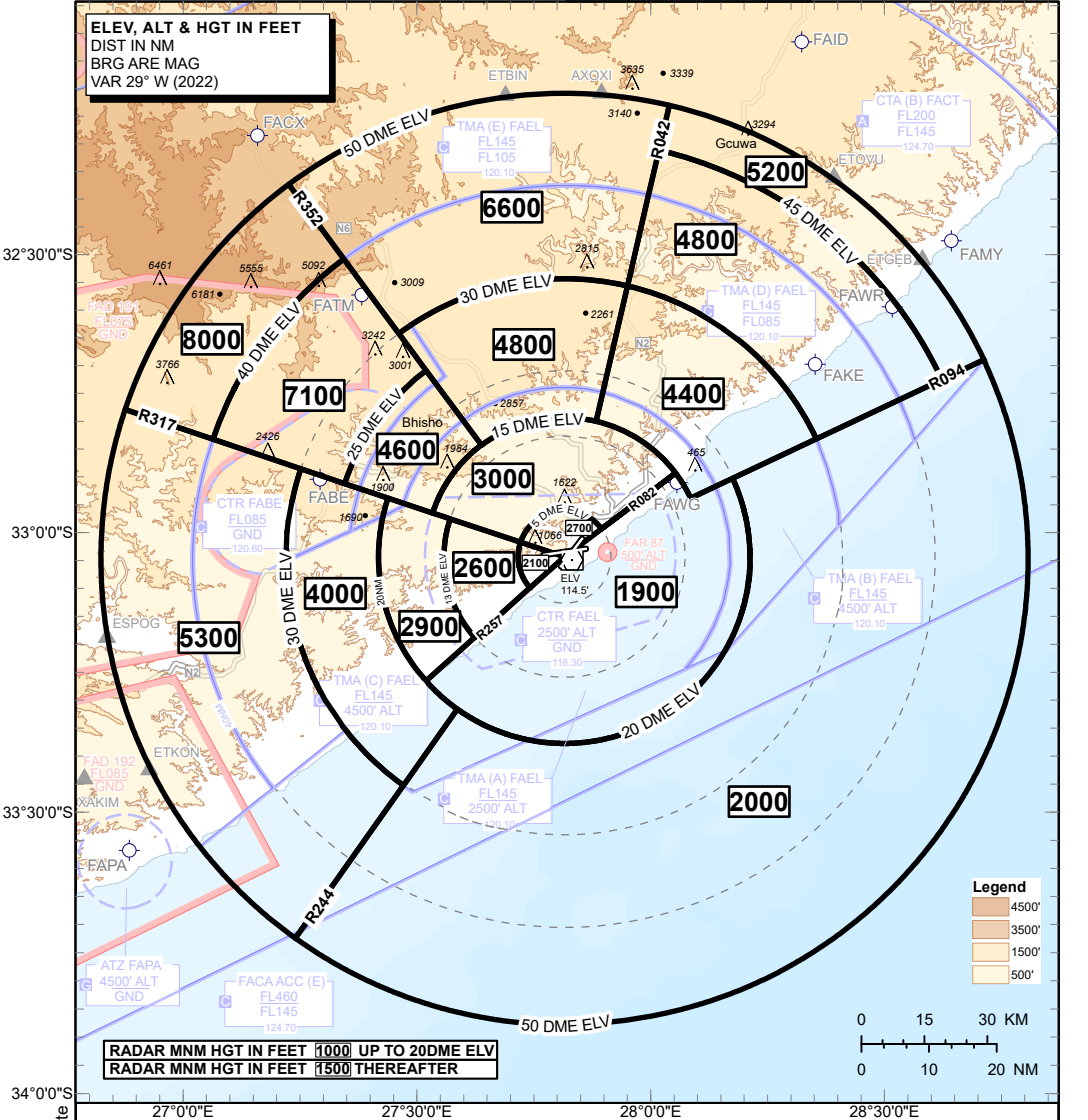

**ELEV, ALT & HGT IN FEET
 DIST IN NM
 BRG ARE MAG
 VAR 29° W (2022)**

NOTE:
 Chart to be used for cross-checking of assigned altitudes only.

Sectors update
 AD name change
CHANGE: Sector Altitudes update

Chart created and maintained
 by ATIS